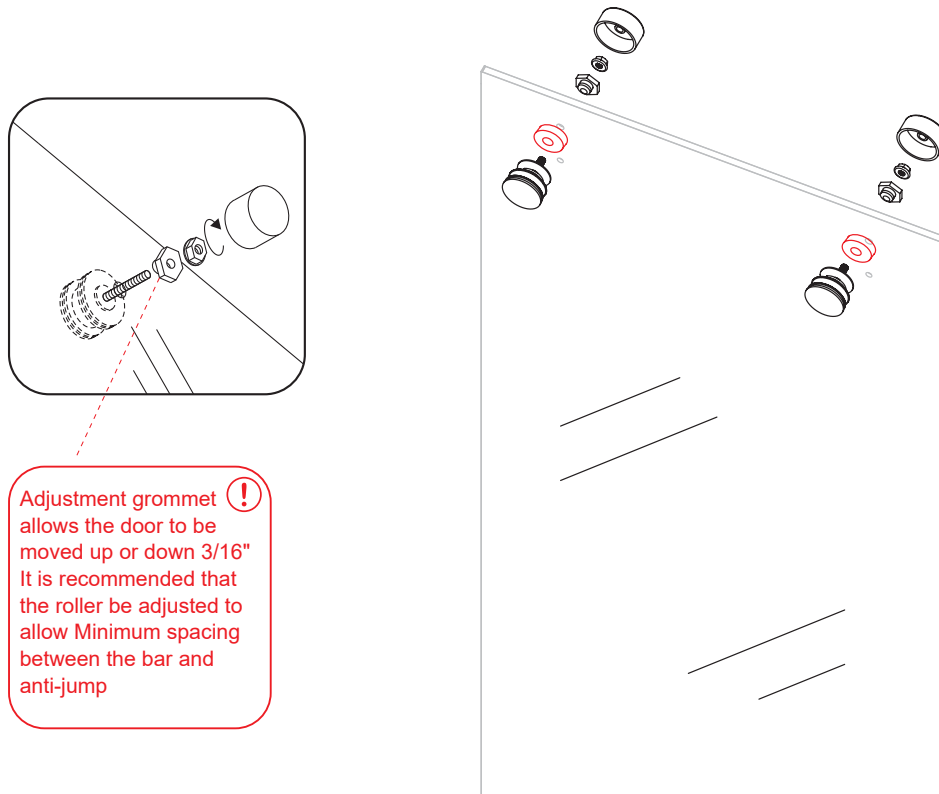

<https://www.archconceptsllc.com/products/shower-enclosures/sliding-by-pass/>

Page 3 of 7

Revised 1-25-22

Santa Cruz Glass Shower Enclosure By-Pass Door Installation

STEP 3

STEP 4

Architectural Concepts

(888) 248 2724 | (720) 259 5358 | info@archconceptsllc.com | 18505 Longs Way, Parker, CO 80134 | archconceptsllc.com

<https://www.archconceptsllc.com/products/shower-enclosures/sliding-by-pass/>

Page 4 of 7

Revised 1-25-22

Santa Cruz Glass Shower Enclosure By-Pass Door Installation

STEP 5

STEP 6

Santa Cruz Glass Shower Enclosure By-Pass Door Installation