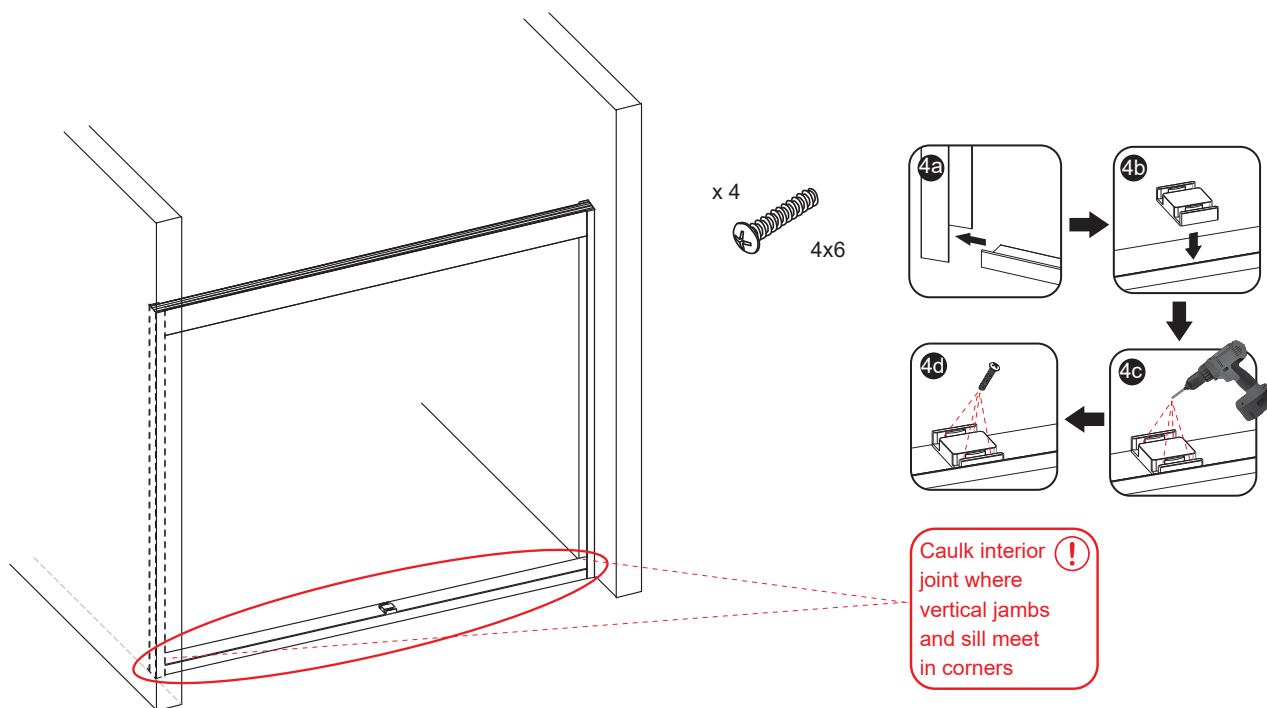

<https://www.archconceptsllc.com/products/shower-enclosures/sliding-by-pass/>

Page 3 of 7

Revised 1-25-22

Santa Cruz Glass Shower Enclosure By-Pass Door Installation

STEP 3

STEP 4

Architectural Concepts

(888) 248 2724 | (720) 259 5358 | info@archconceptsllc.com | 18505 Longs Way, Parker, CO 80134 | archconceptsllc.com