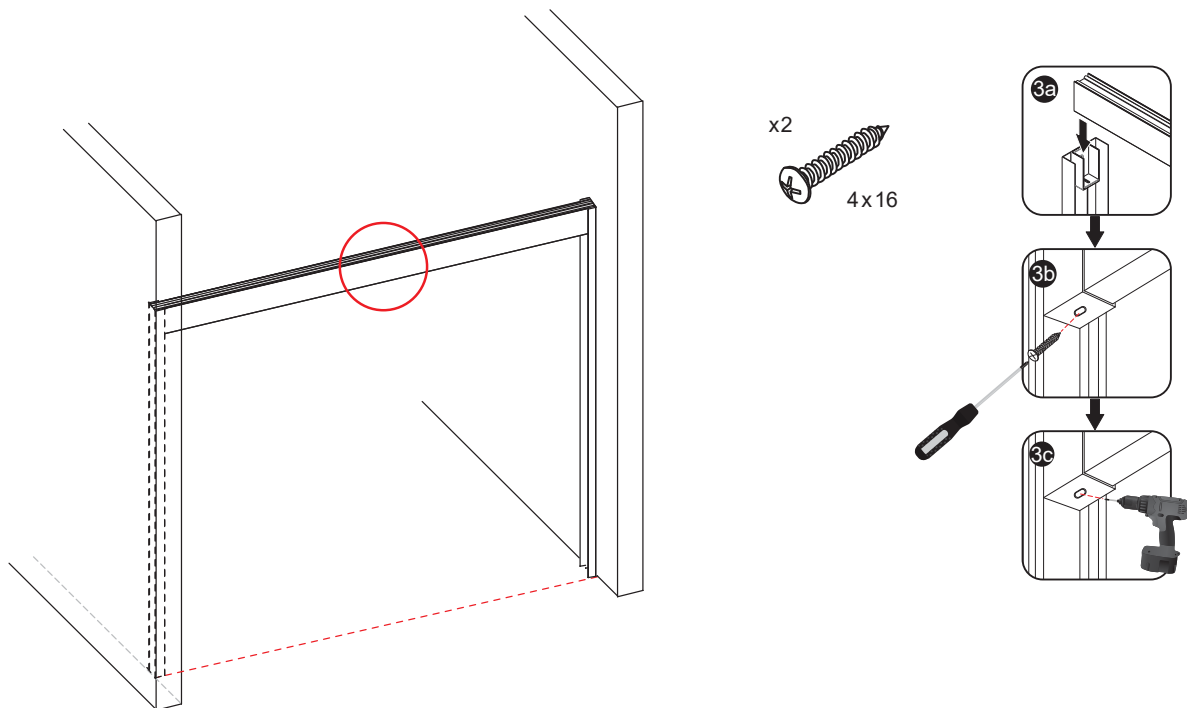

Santa Cruz Glass Shower Enclosure By-Pass Door Installation

STEP 3