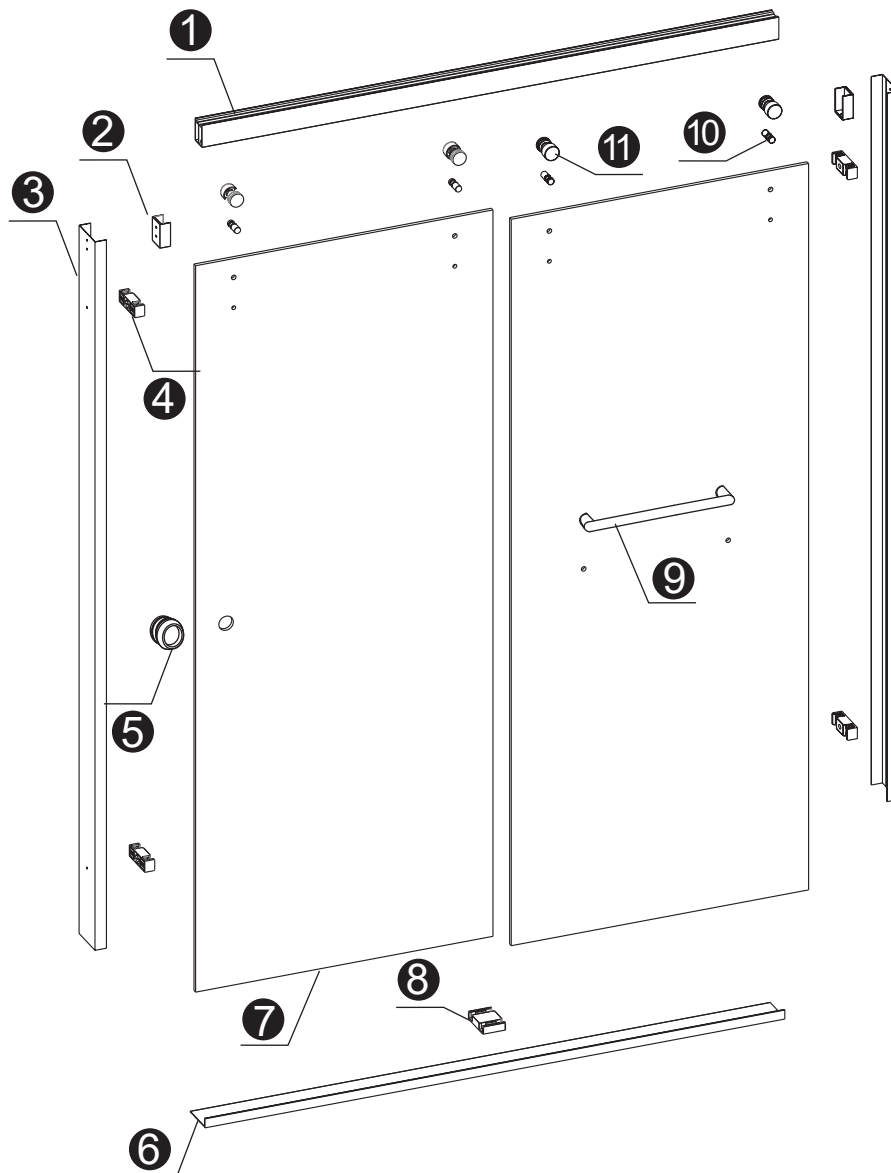

Santa Cruz Glass Shower Enclosure By-Pass Door Installation

MATERIALS PROVIDED

Architectural Concepts

(888) 248 2724 | (720) 259 5358 | info@archconceptsllc.com | 18505 Longs Way, Parker, CO 80134 | archconceptsllc.com

<https://www.archconceptsllc.com/products/shower-enclosures/sliding-by-pass/>

Page 2 of 7

Revised 1-25-22