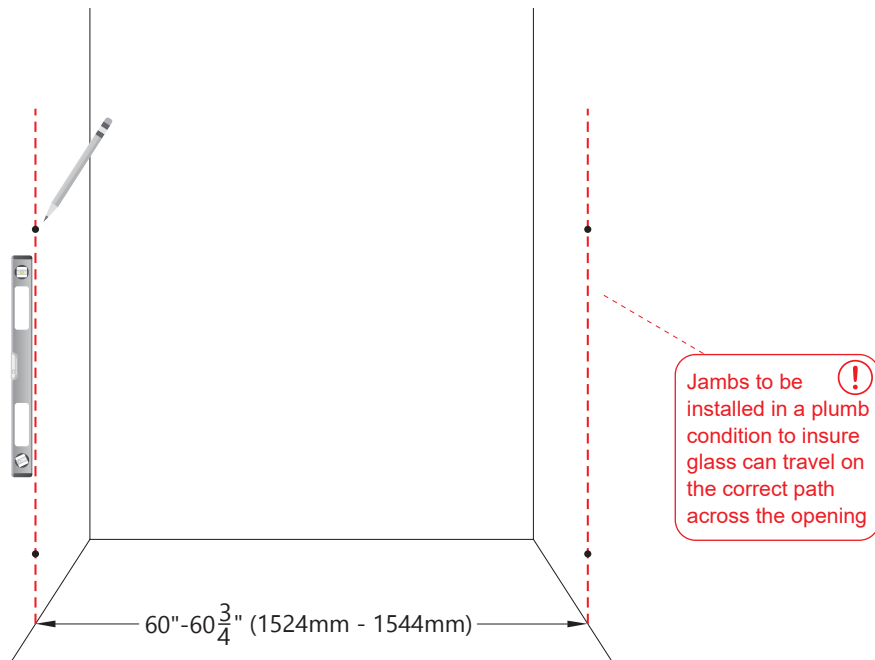

Santa Cruz Glass Shower Enclosure By-Pass Door Installation

STEP 1