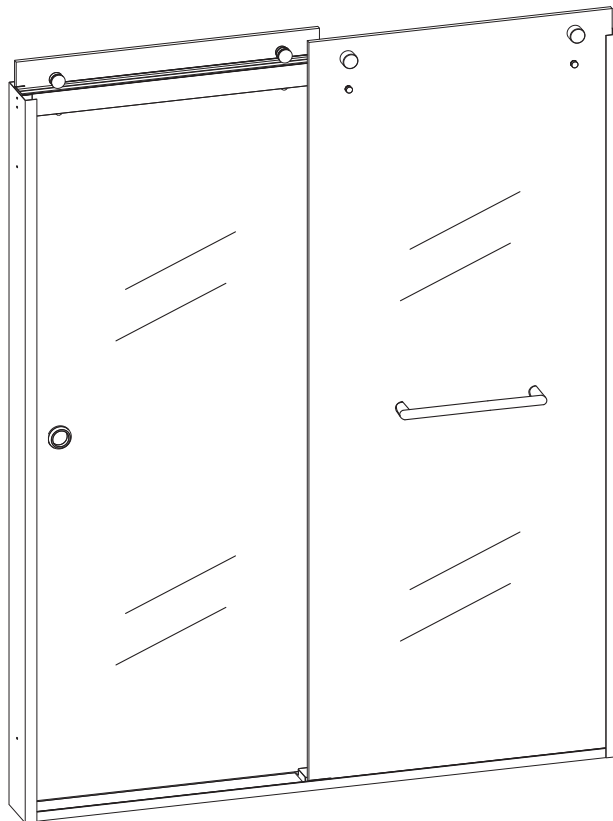

SANTA CRUZ GLASS SHOWER ENCLOSURE BY-PASS DOOR INSTALLATION

DIMENSIONS

TOOLS REQUIRED

Architectural Concepts

O (888) 248 2724
D (720) 259 5358
E info@archconceptsllc.com

18505 Longs Way
Parker, CO 80134

archconceptsllc.com