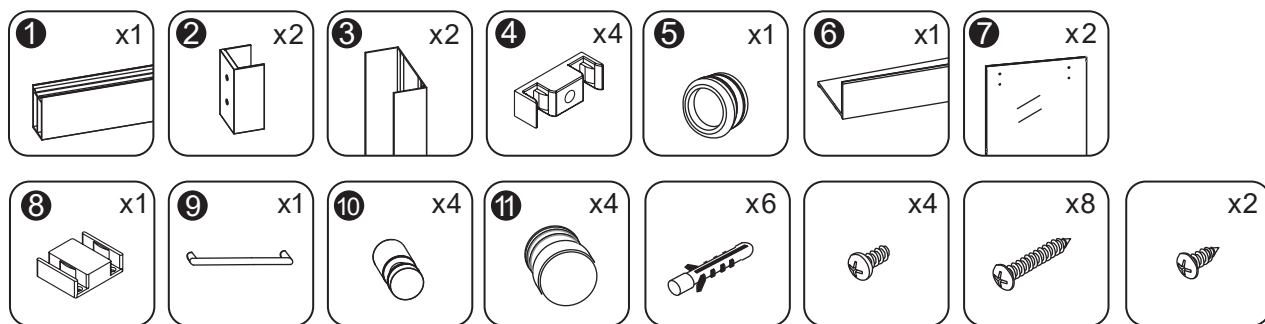

Santa Cruz Glass Shower Enclosure By-Pass Door Installation

MATERIALS PROVIDED

Architectural Concepts

(888) 248 2724 | (720) 259 5358 | info@archconceptsllc.com | 18505 Longs Way, Parker, CO 80134 | archconceptsllc.com

<https://www.archconceptsllc.com/products/shower-enclosures/sliding-by-pass/>

Page 2 of 7

Revised 1-25-22