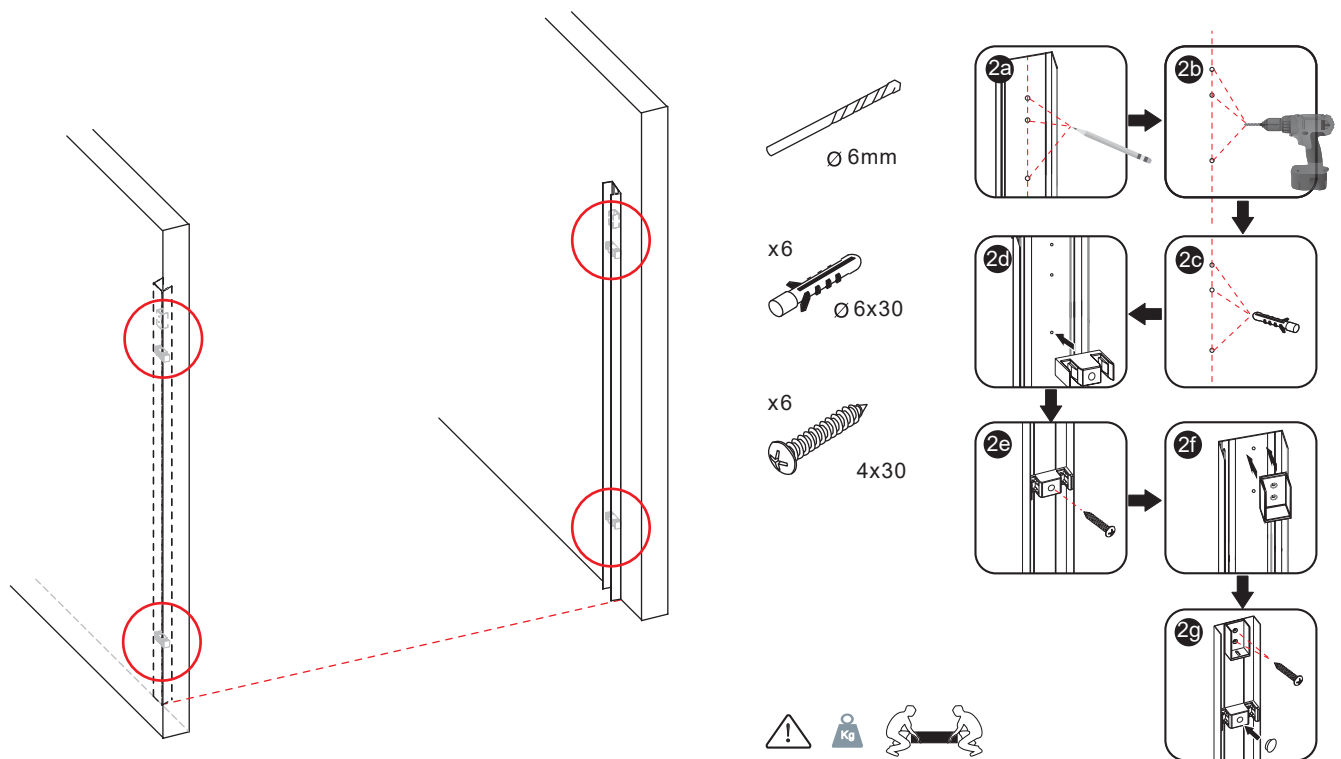

<https://www.archconceptsllc.com/products/shower-enclosures/sliding-by-pass/>

Page 2 of 7

Revised 1-25-22

Santa Cruz Glass Shower Enclosure By-Pass Door Installation

STEP 1

STEP 2

Architectural Concepts

(888) 248 2724 | (720) 259 5358 | info@archconceptsllc.com | 18505 Longs Way, Parker, CO 80134 | archconceptsllc.com

<https://www.archconceptsllc.com/products/shower-enclosures/sliding-by-pass/>

Page 3 of 7

Revised 1-25-22

Santa Cruz Glass Shower Enclosure By-Pass Door Installation

STEP 3

STEP 4

Architectural Concepts

(888) 248 2724 | (720) 259 5358 | info@archconceptsllc.com | 18505 Longs Way, Parker, CO 80134 | archconceptsllc.com