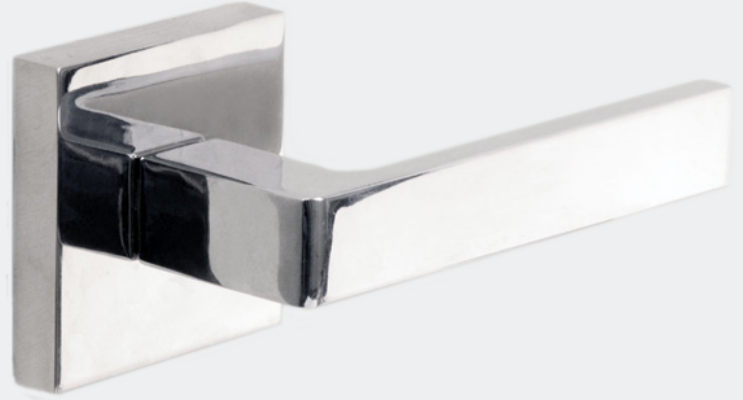

# AC850

DOOR LEVER

### FINISHES

629 - Polished Stainless  
630 - Satin Stainless