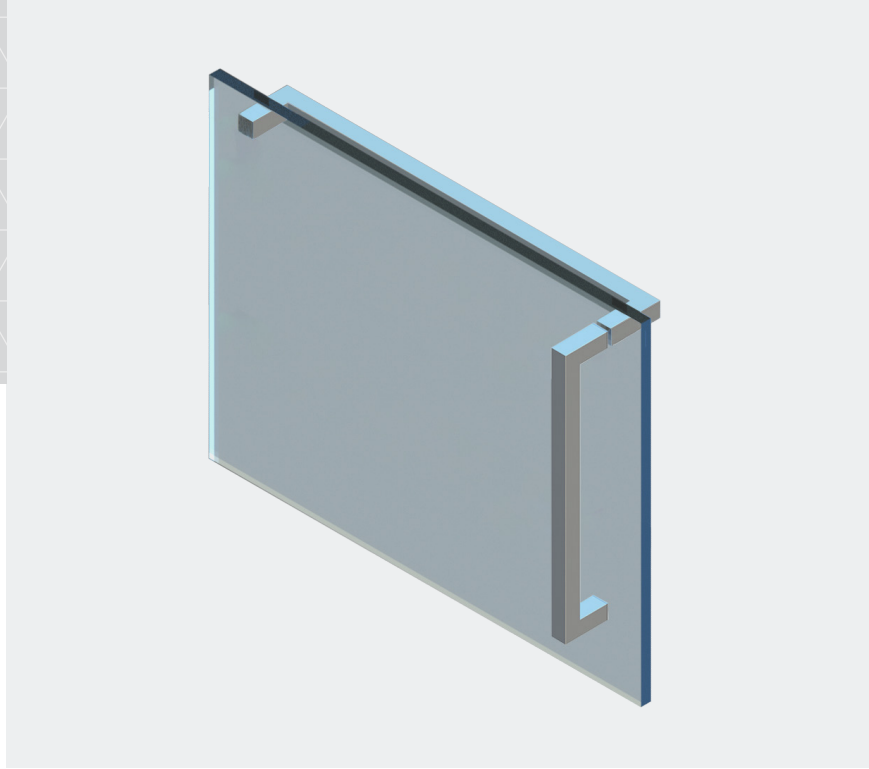

# ACHU8X18

SHOWER PULL & TOWEL BAR