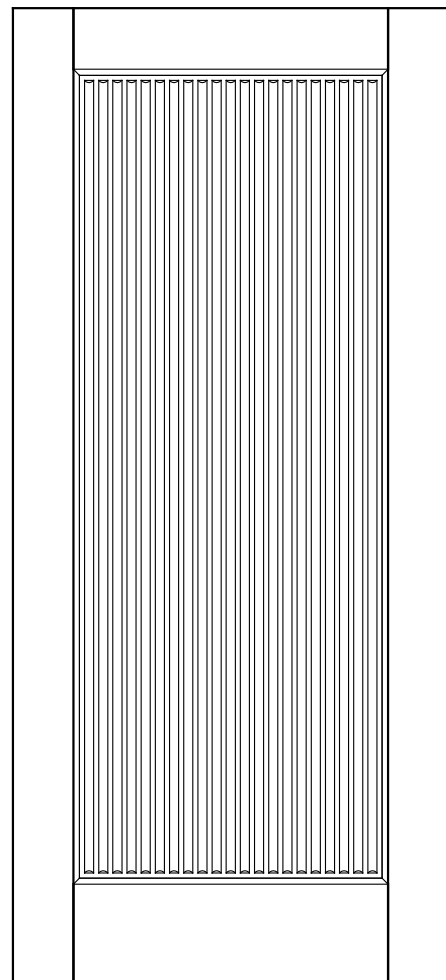

A door company that is
Clearly Different
than the rest

Architectural Concepts / Door Collection

T100
TAMBOUR DOOR

PROFILES

- BEVEL 
- ROUND 

STYLE

- PANEL (A)
- GLASS (G)
- V-GROOVE (V)
- FLUSH (F)
- LOUVER (L)
- TAMBOUR (T)

MATERIAL

- MDF
- WOOD

OPTIONS

- FIRE-RATED
- RADIUS-TOP
- COMMON ARCH PAIR
- ARCH-TOP

ELEVATION

**Architectural
Concepts**

Customer Service
(720) 882 9179
quotes@archconceptsllc.com

18505 Longs Way
Parker, CO 80134