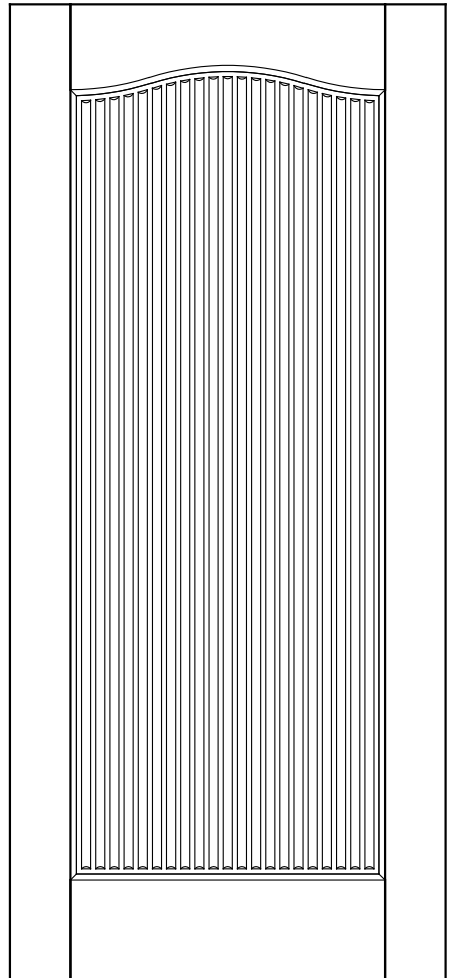

A door company that is
Clearly Different
than the rest

Architectural Concepts / Door Collection

T101
TAMBOUR DOOR

PROFILES

STYLE

- PANEL (A)
- GLASS (G)
- V-GROOVE (V)
- FLUSH (F)
- LOUVER (L)
- TAMBOUR (T)

MATERIAL

- MDF
- WOOD

OPTIONS

- FIRE-RATED
- RADIUS-TOP
- COMMON ARCH PAIR
- ARCH-TOP

ELEVATION

Architectural
Concepts

Customer Service
(720) 882 9179
quotes@archconceptsllc.com

18505 Longs Way
Parker, CO 80134