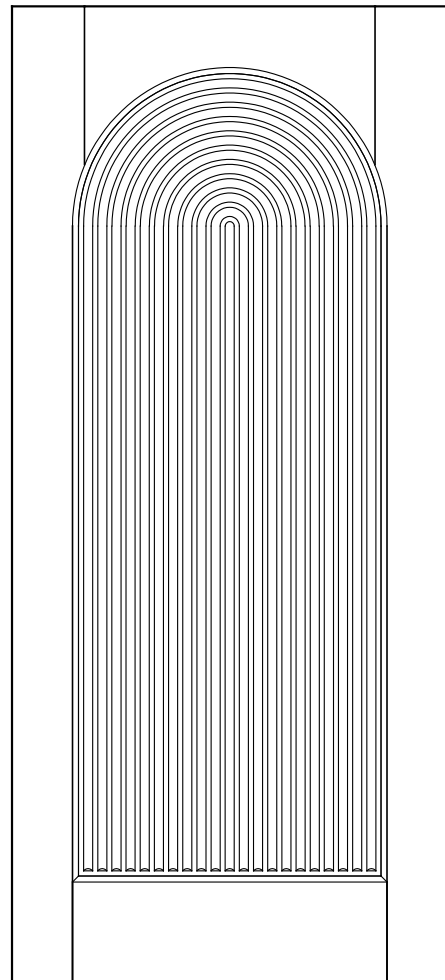

ELEVATION

**Architectural
Concepts**

Customer Service
(720) 882 9179
quotes@archconceptsllc.com

18505 Longs Way
Parker, CO 80134

archconceptsllc.com