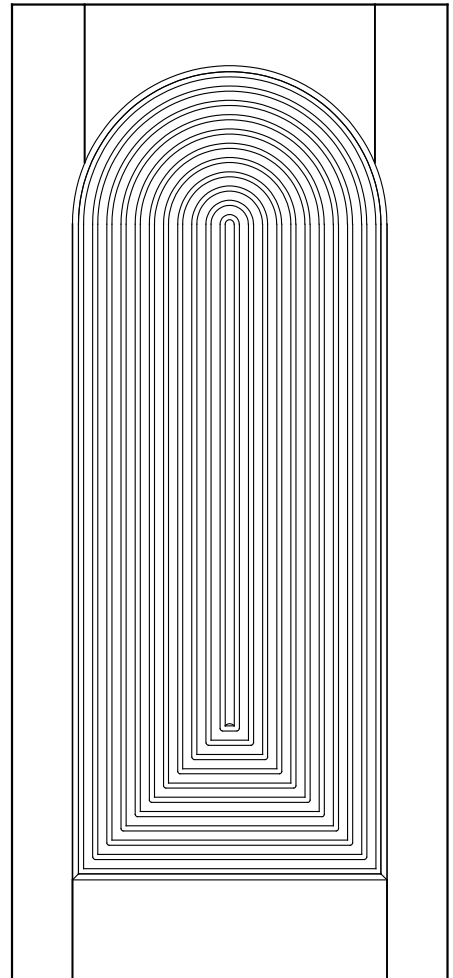

ELEVATION

**Architectural
Concepts**

Customer Service
(720) 882 9179
quotes@archconceptsllc.com

18505 Longs Way
Parker, CO 80134

archconceptsllc.com