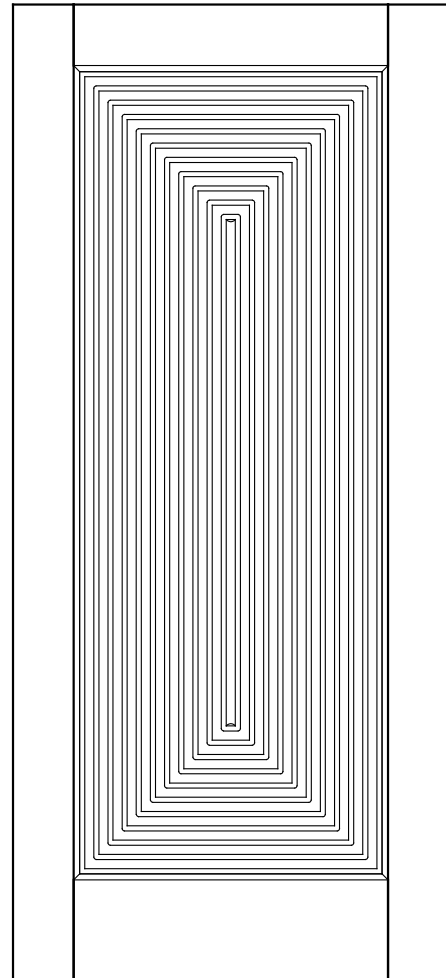

ELEVATION

**Architectural
Concepts**

Customer Service
(720) 882 9179
quotes@archconceptsllc.com

18505 Longs Way
Parker, CO 80134

archconceptsllc.com