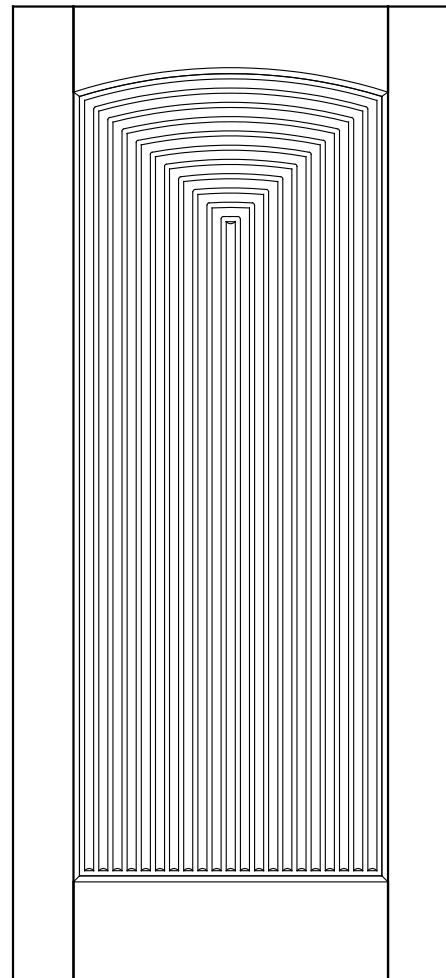

ELEVATION

**Architectural
Concepts**

Customer Service
(720) 882 9179
quotes@archconceptsllc.com

18505 Longs Way
Parker, CO 80134

archconceptsllc.com