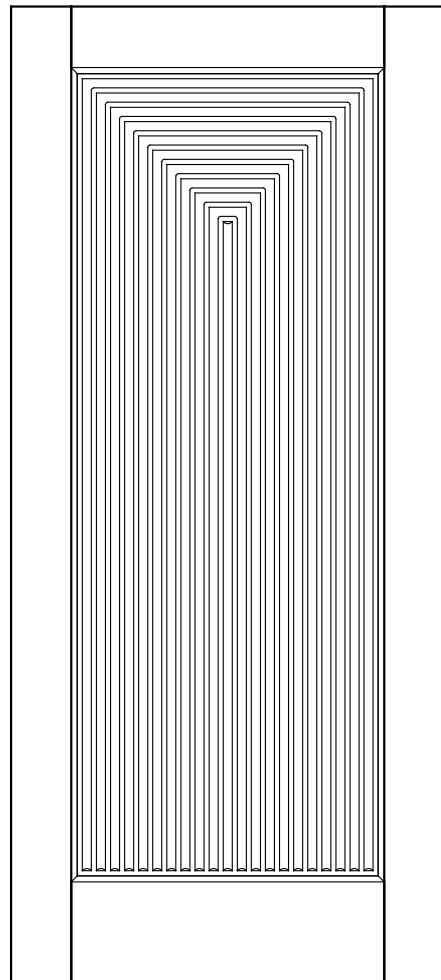

ELEVATION

Architectural
Concepts

Customer Service
(720) 882 9179
quotes@archconceptsllc.com

18505 Longs Way
Parker, CO 80134

archconceptsllc.com