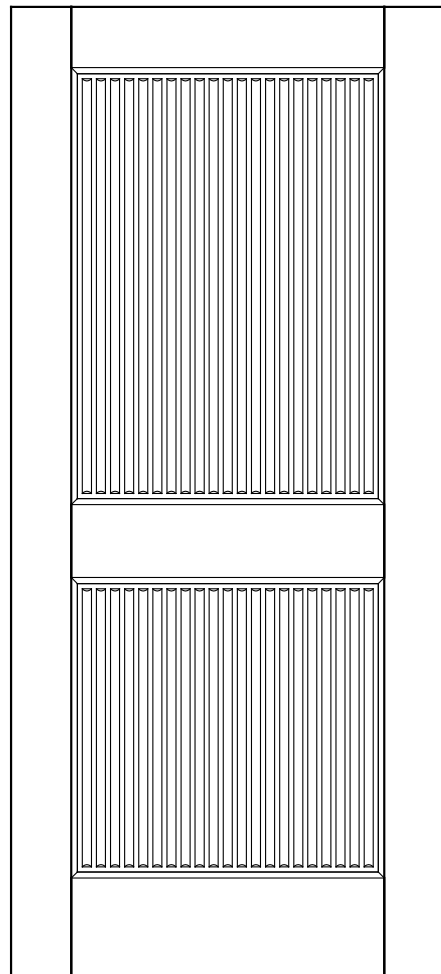

*A door company that is*  
**Clearly Different**  
*than the rest*

**Architectural Concepts / Door Collection**

**T120**  
TAMBOUR DOOR

**PROFILES**

- BEVEL 
- ROUND 

**STYLE**

- PANEL (A)
- GLASS (G)
- V-GROOVE (V)
- FLUSH (F)
- LOUVER (L)
- TAMBOUR (T)

**MATERIAL**

- MDF
- WOOD

**OPTIONS**

- FIRE-RATED
- RADIUS-TOP
- COMMON ARCH PAIR
- ARCH-TOP

**ELEVATION**

**Architectural  
Concepts**

**Customer Service**  
(720) 882 9179  
quotes@archconceptsllc.com

18505 Longs Way  
Parker, CO 80134