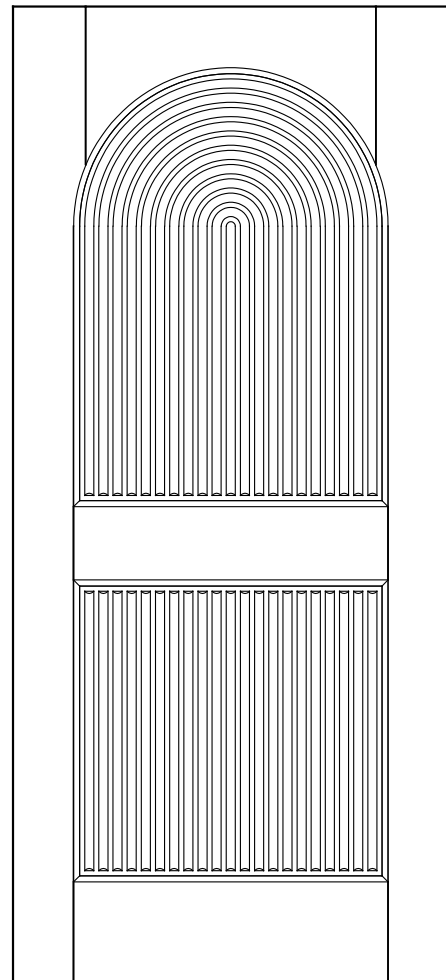

STYLE

PANEL (A)
GLASS (G)
V-GROOVE (V)
FLUSH (F)
LOUVER (L)
TAMBOUR (T)

MATERIAL

MDF
 WOOD

OPTIONS

FIRE-RATED
 RADIUS-TOP
 COMMON ARCH PAIR
 ARCH-TOP

ELEVATION

**Architectural
Concepts**