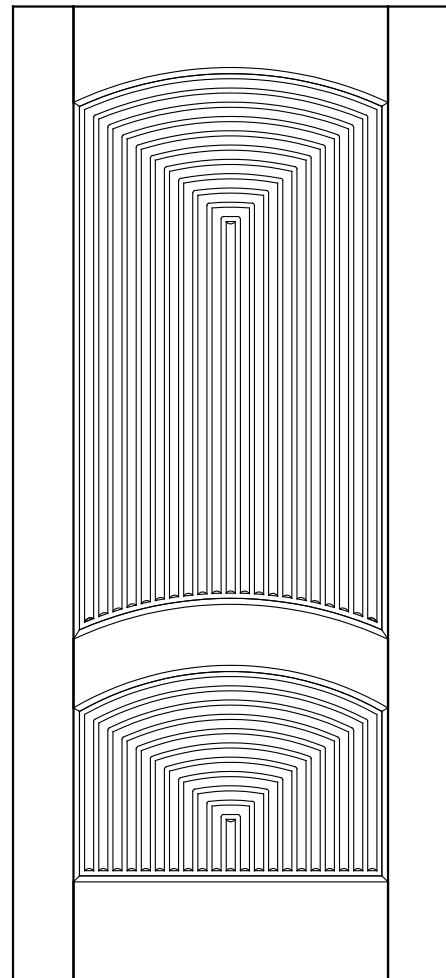

STYLE

PANEL (A)
GLASS (G)
V-GROOVE (V)
FLUSH (F)
LOUVER (L)
TAMBOUR (T)

MATERIAL

MDF
 WOOD

OPTIONS

FIRE-RATED
 RADIUS-TOP
 COMMON ARCH PAIR
 ARCH-TOP

ELEVATION

**Architectural
Concepts**