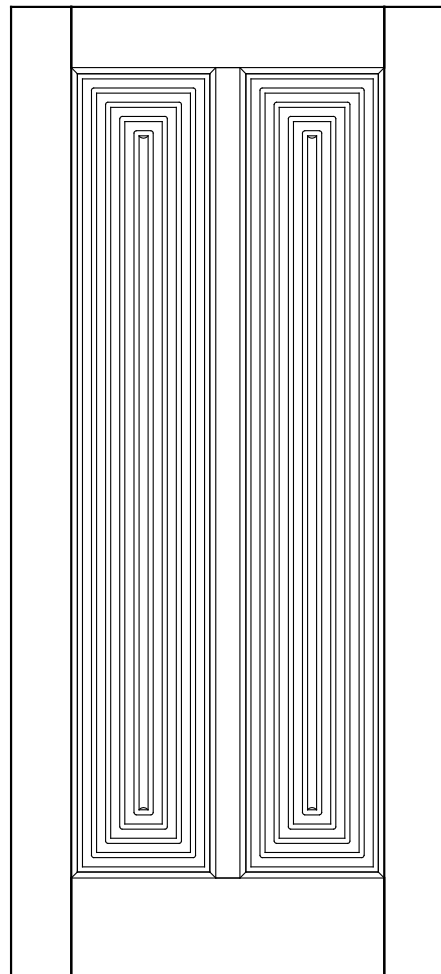

ELEVATION

**Architectural
Concepts**

Customer Service
(720) 882 9179
quotes@archconceptsllc.com

18505 Longs Way
Parker, CO 80134

archconceptsllc.com