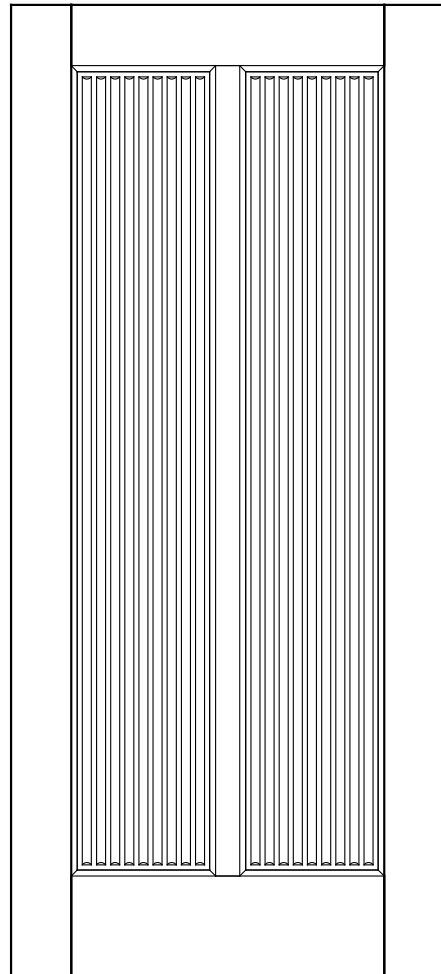

*A door company that is*  
**Clearly Different**  
*than the rest*

**Architectural Concepts / Door Collection**

**T208**  
TAMBOUR DOOR

**PROFILES**

- BEVEL 
- ROUND 

**STYLE**

- PANEL (A)
- GLASS (G)
- V-GROOVE (V)
- FLUSH (F)
- LOUVER (L)
- TAMBOUR (T)

**MATERIAL**

- MDF
- WOOD

**OPTIONS**

- FIRE-RATED
- RADIUS-TOP
- COMMON ARCH PAIR
- ARCH-TOP

**ELEVATION**

**Architectural  
Concepts**

**Customer Service**  
(720) 882 9179  
quotes@archconceptsllc.com

18505 Longs Way  
Parker, CO 80134