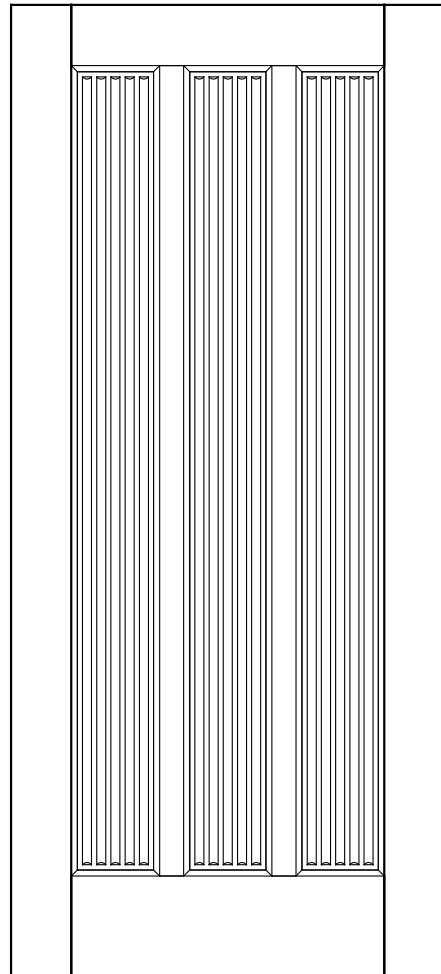

A door company that is
Clearly Different
than the rest

Architectural Concepts / Door Collection

T300

TAMBOUR DOOR

PROFILES

- BEVEL 
- ROUND 

STYLE

- PANEL (A)
- GLASS (G)
- V-GROOVE (V)
- FLUSH (F)
- LOUVER (L)
- TAMBOUR (T)

MATERIAL

- MDF
- WOOD

OPTIONS

- FIRE-RATED
- RADIUS-TOP
- COMMON ARCH PAIR
- ARCH-TOP

ELEVATION

Architectural
Concepts

Customer Service
(720) 882 9179
quotes@archconceptsllc.com

18505 Longs Way
Parker, CO 80134