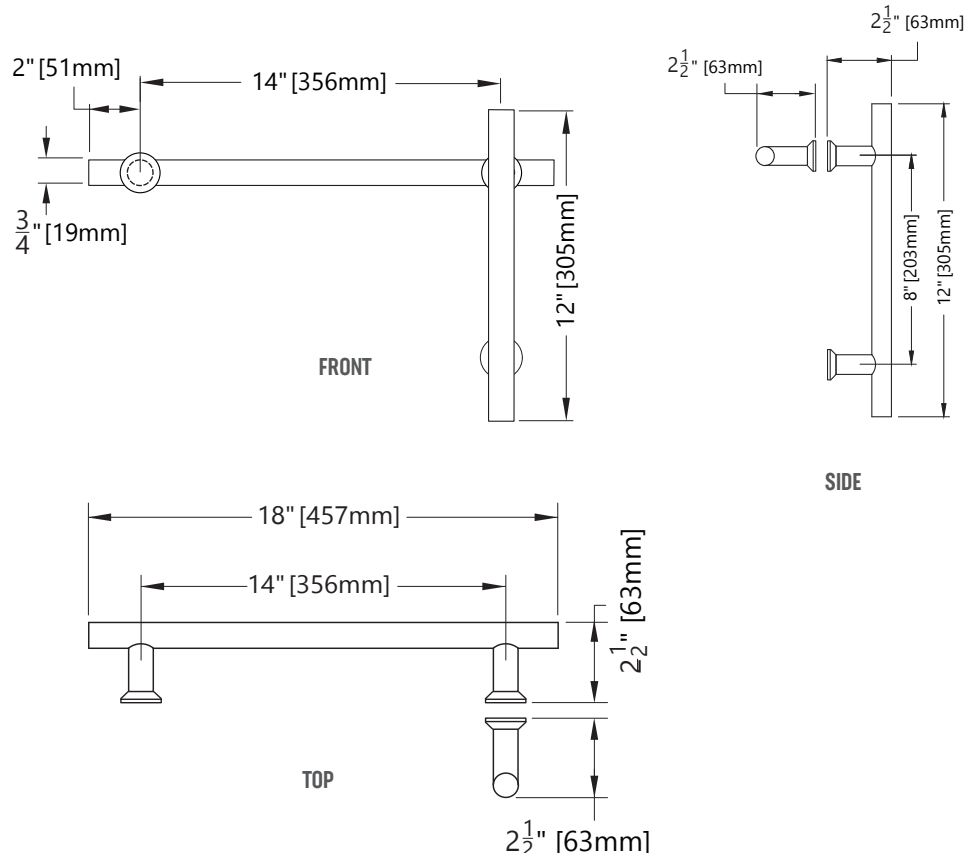

ACM06312X18

PULL HARDWARE

SPECIFICATIONS

FINISHES

625 - Polished Chrome
622 - Matte Black
630 - Brushed Stainless

Additional finishes available

MODEL

ACM06312X18

This shower door combination includes our ACM06312 Pull with our ACM06318 Towel Bar

DIMENSIONS

**Architectural
Concepts**

O 888 248 2724
D 720 259 5358
E info@archconceptsllc.com

18505 Longs Way
Parker, CO 80134