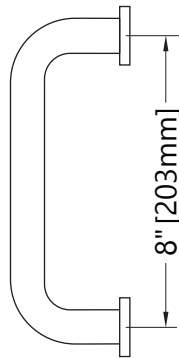

ACR08X8

Tubular 8" BTB Pull

SPECIFICATIONS

FINISHES

- 625 - Polished Chrome
- 622 - Matte Black
- 630 - Brushed Stainless

Additional finishes available

MODEL

ACR08x8 pull

DIMENSIONS

SIDE

BACK

TOP

GLASS

**Architectural
Concepts**

O (888) 248 2724
D (720) 259 5358
E info@archconceptsllc.com

18505 Longs Way
Parker, CO 80134