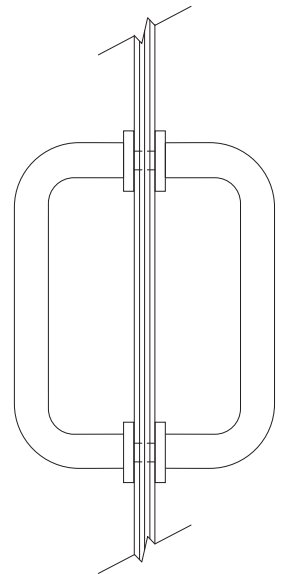

ACR08X8

Tubular 8" BTB Pull

SPECIFICATIONS

FINISHES

- 625 - Polished Chrome
- 622 - Matte Black
- 630 - Brushed Stainless

Additional finishes available

MODEL

ACR08x8 pull

DIMENSIONS

SIDE

BACK

TOP

GLASS

**Architectural
Concepts**

O (888) 248 2724
D (720) 259 5358
E info@archconceptsllc.com

18505 Longs Way
Parker, CO 80134