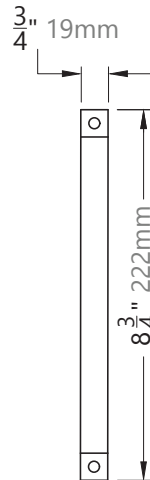

ACHU8X8

PULL HARDWARE

SPECIFICATIONS

FINISHES

- 625 - Polished Chrome
- 622 - Matte Black
- 630 - Brushed Stainless

Additional finishes available

MODEL

ACHU8X8 BTB

DIMENSIONS

BACK

SIDE

GLASS SIDE

**Architectural
Concepts**

O (888) 248 2724
D (720) 259 5358
E info@archconceptsllc.com

18505 Longs Way
Parker, CO 80134

archconceptsllc.com