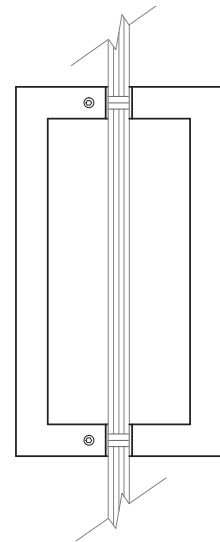

ACHU8X8

PULL HARDWARE

SPECIFICATIONS

FINISHES

- 625 - Polished Chrome
- 622 - Matte Black
- 630 - Brushed Stainless

Additional finishes available

MODEL

ACHU8X8 BTB

DIMENSIONS

BACK

SIDE

GLASS SIDE

**Architectural
Concepts**

O (888) 248 2724
D (720) 259 5358
E info@archconceptsllc.com

18505 Longs Way
Parker, CO 80134

archconceptsllc.com