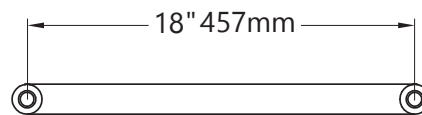

DIMENSIONS

BACK