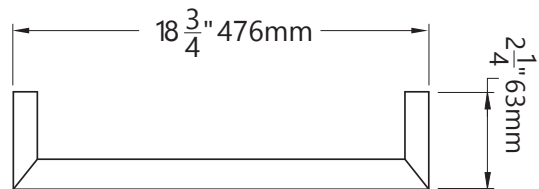

ACMT6318

PULL HARDWARE

SPECIFICATIONS

FINISHES

- 625 - Polished Chrome
- 622 - Matte Black
- 630 - Brushed Stainless

Additional finishes available

MODEL

ACMT6318 Mitered corner single-sided towel bar

DIMENSIONS

TOP

GLASS

**Architectural
Concepts**

O (888) 248 2724
D (720) 259 5358
E info@archconceptsllc.com

18505 Longs Way
Parker, CO 80134

archconceptsllc.com