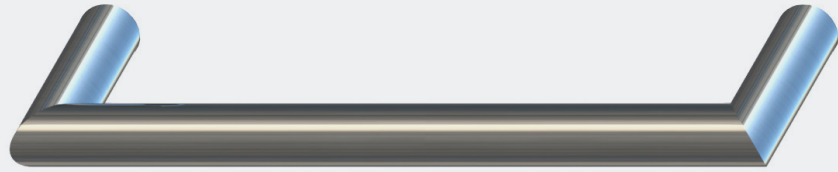

# ACMT6318

PULL HARDWARE

### MODEL

ACMT6318 Mitered corner single-sided towel bar