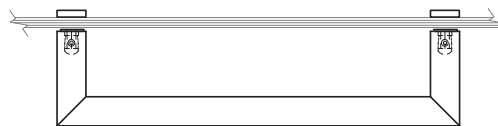

### MODEL

ACMT6318 Mitered corner single-sided towel bar

## DIMENSIONS

BACK

TOP

GLASS

**Architectural  
Concepts**

O (888) 248 2724  
D (720) 259 5358  
E [info@archconceptsllc.com](mailto:info@archconceptsllc.com)

18505 Longs Way  
Parker, CO 80134

[archconceptsllc.com](http://archconceptsllc.com)