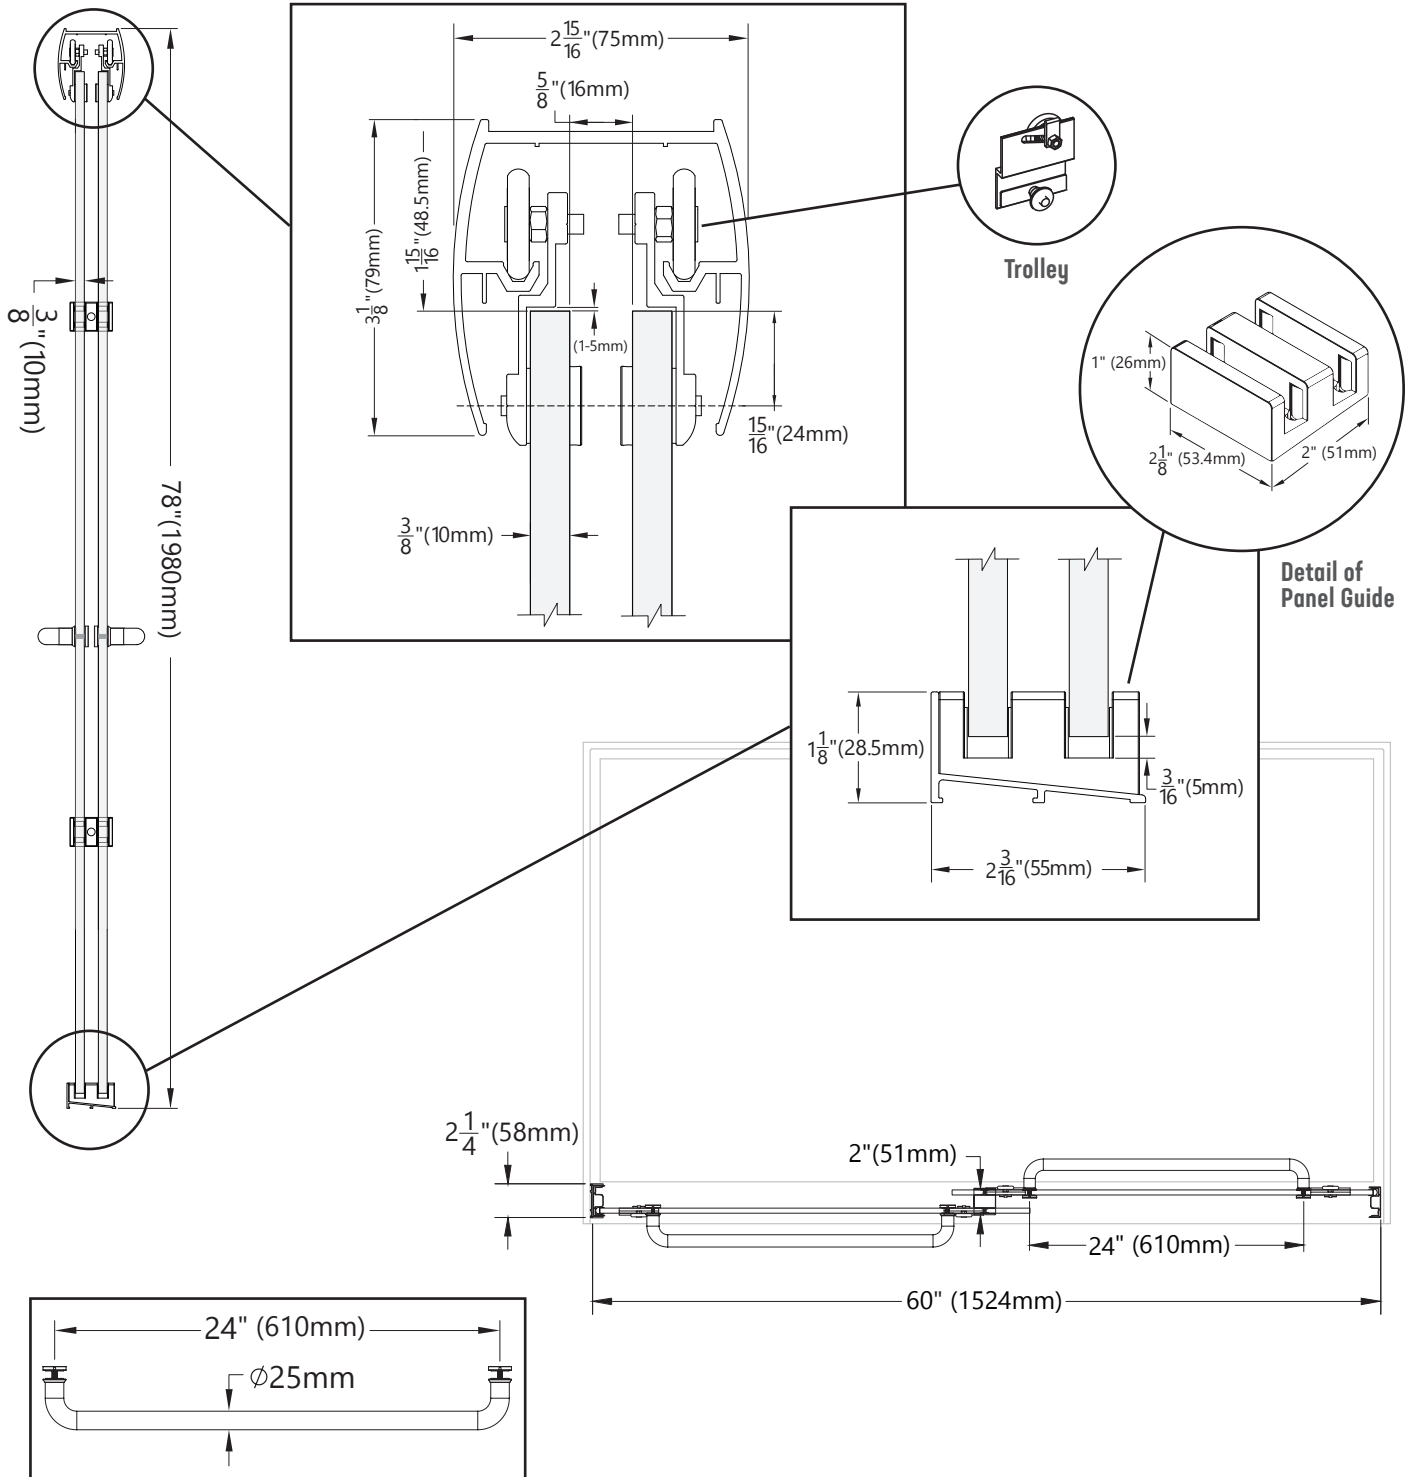

# FRESNO

GLASS SHOWER ENCLOSURE BY-PASS DOOR

SIDE ELEVATION

DIMENSIONS

ACBMNW24 Towel Bars

**Architectural Concepts**

(888) 248 2724 | (720) 259 5358 | info@archconceptsllc.com | 18505 Longs Way, Parker, CO 80134 | archconceptsllc.com