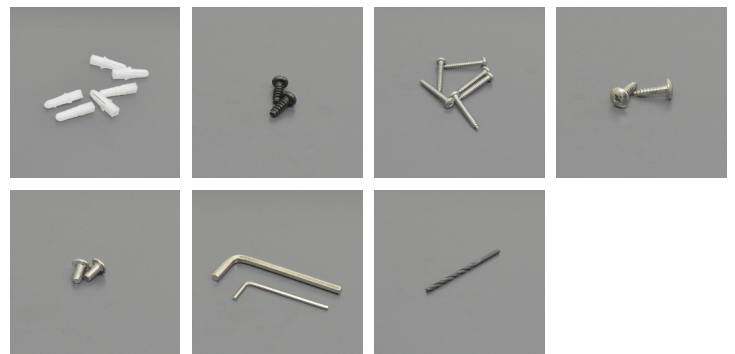

INCLUDED INSTALLATION HARDWARE

Available Finishes:

Matte Black Polished Brushed

Architectural
Concepts

O (888) 248 2724
E info@archconceptsllc.com

18505 Longs Way
Parker, CO 80134

archconceptsllc.com