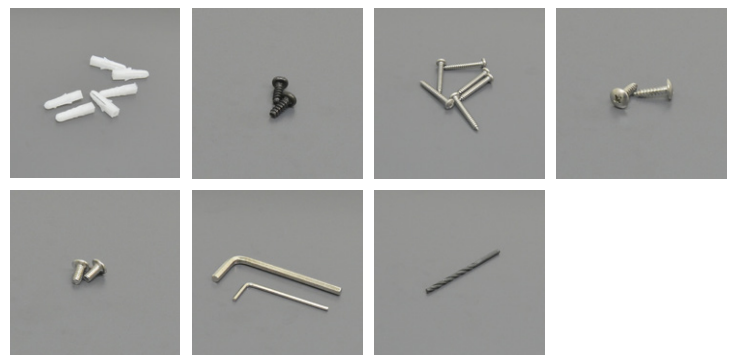

INCLUDED INSTALLATION HARDWARE

Architectural
Concepts

O (888) 248 2724
E info@archconceptsllc.com

18505 Longs Way
Parker, CO 80134

archconceptsllc.com