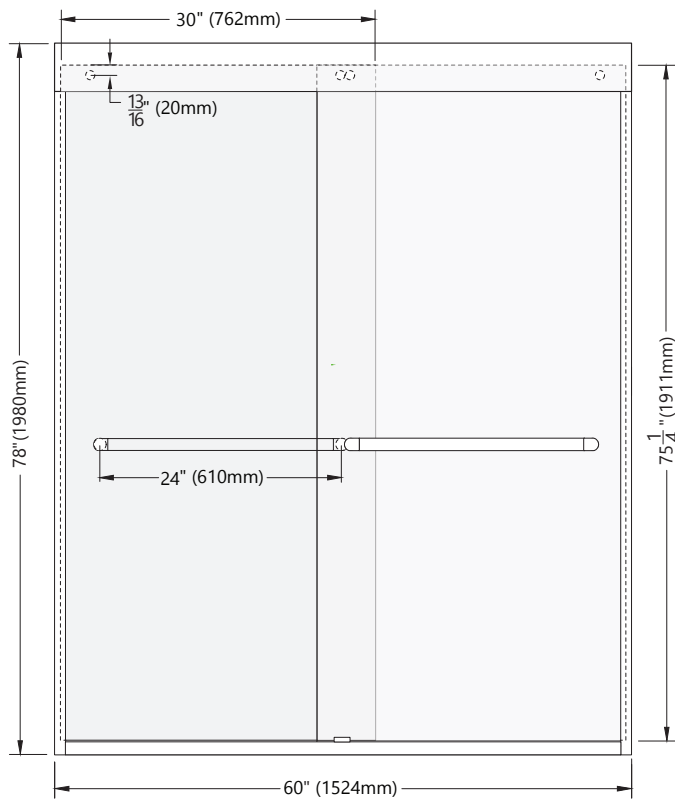

FRESNO

GLASS SHOWER ENCLOSURE BY-PASS DOOR

ELEVATION

HARDWARE

Stacked Finishes: Matte Black ● Polished ● Brushed ●

Available Finishes: Satin Brass ●

INCLUDED INSTALLATION HARDWARE

Architectural
Concepts

O (888) 248 2724
E info@archconceptsllc.com

18505 Longs Way
Parker, CO 80134

archconceptsllc.com