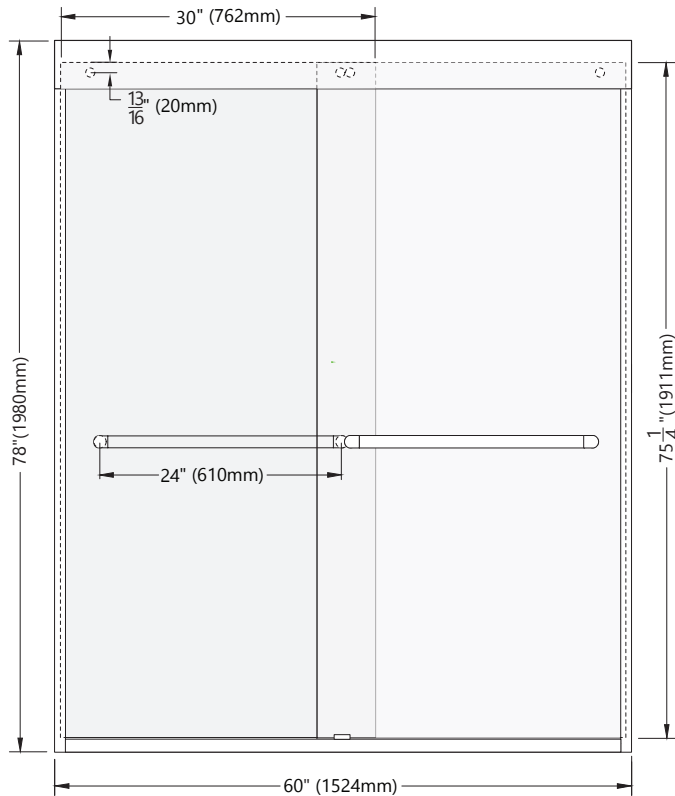

FRESNO

GLASS SHOWER ENCLOSURE BY-PASS DOOR

ELEVATION

HARDWARE

INCLUDED INSTALLATION HARDWARE

Available Finishes:

Matte Black Polished Brushed

Architectural
Concepts

O (888) 248 2724
E info@archconceptsllc.com

18505 Longs Way
Parker, CO 80134

archconceptsllc.com