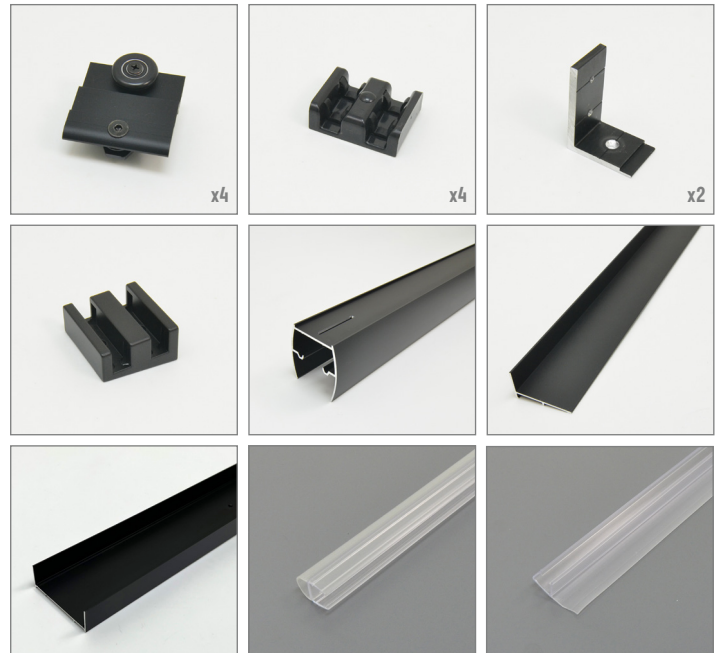

FRESNO

GLASS SHOWER ENCLOSURE BY-PASS DOOR

ELEVATION

HARDWARE

INCLUDED INSTALLATION HARDWARE

Available Finishes:

Matte Black Polished Brushed

Architectural
Concepts

O (888) 248 2724
E info@archconceptsllc.com

18505 Longs Way
Parker, CO 80134

archconceptsllc.com