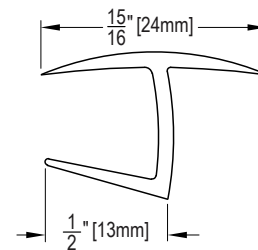

Page 5 of 6

Revised 07-17-23

MALIBU SWING SHOWER

HARDWARE

ACUC
1 1/2" Stainless Steel U-Channel

ACUC3438
3/4" Stainless Steel U-Channel

ACSDVS990
Vertical Seal

ACSDS990
Bottom Sweep