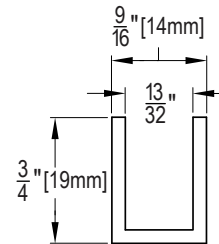

Page 5 of 6

Revised 07-17-23

MALIBU SWING SHOWER

HARDWARE

ACUC
1 1/2" Stainless Steel U-Channel

ACUC3438
3/4" Stainless Steel U-Channel

ACSDVS990
Vertical Seal

ACSDS990
Bottom Sweep