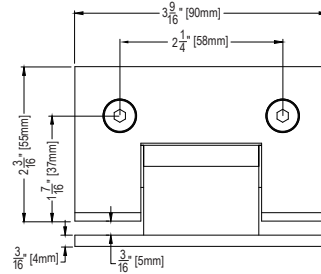

MALIBU SWING SHOWER

HARDWARE

AVAILABLE STOCKED FINISHES

Matte Black

Polished Chrome

Brushed Stainless

Custom finishes available

ACSD-H90

Wall-to-Glass Hinge