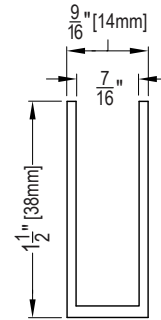

MALIBU SWING SHOWER

HARDWARE

ACUC
1 1/2" Stainless Steel U-Channel