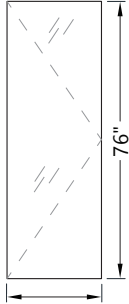

ELEVATION
OPTION 1

GLASS-TO-WALL HINGE W/ FIXED
PANEL AT STRIKE SIDE

ELEVATION
OPTION 2

GLASS-TO-GLASS HINGE WITH FIXED PANEL

ELEVATION
OPTION 3

GLASS-TO-GLASS HINGE WITH FIXED PANEL AT STRIKE SIDE

ELEVATION
OPTION 4

MALIBU SWING SHOWER

GLASS DOOR AND PANEL DIMENSIONS

36" MAX. DOORS [32" AND LARGER REQUIRE 3 HINGES]

PLAN - OPTION 1

PLAN - OPTION 2

PLAN - OPTION 3

PLAN - OPTION 4

NO HEIGHT RESTRICTIONS. HEIGHT MAY EXTEND TO BOTTOM OF CEILING OR WITH TOP OF DOOR
 Custom quote for structural analysis is required for Options 3 & 4

3/8" CLEAR FIXED PANELS

29" [737mm]

27" [686mm]

25" [635mm]

17" [457mm]

15" [406mm]

13" [355mm]

PART #
ACSD-PNL2878X7512

SIZE
28 7/8" x 75 1/2"

PART #
ACSD-PNL2678X7512

SIZE
26 7/8" x 75 1/2"

PART #
ACSD-PNL2478X7512

SIZE
24 7/8" x 75 1/2"

PART #
ACSD-PNL1678X7512

SIZE
16 7/8" x 75 1/2"

PART #
ACSD-PNL1478X7512