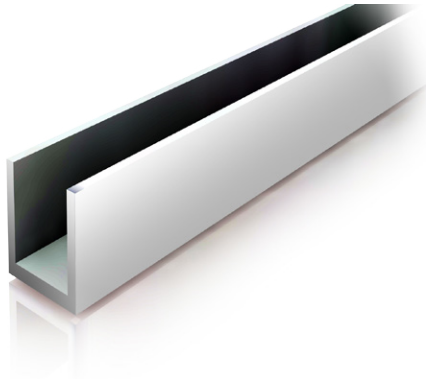

Page 5 of 6

Revised 07-17-23

MALIBU SWING SHOWER

HARDWARE

ACUC
1 1/2" Stainless Steel U-Channel

ACUC3438
3/4" Stainless Steel U-Channel

ACSDVS990
Vertical Seal

ACSDS990
Bottom Sweep