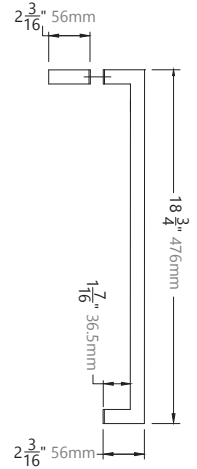

3/8" CLEAR FIXED PANELS

29" [737mm]

27" [686mm]

25" [635mm]

17" [457mm]

15" [406mm]

13" [355mm]

PART #
ACSD-PNL2878X7512

SIZE
28 7/8" x 75 1/2"

PART #
ACSD-PNL2678X7512

SIZE
26 7/8" x 75 1/2"

PART #
ACSD-PNL2478X7512

SIZE
24 7/8" x 75 1/2"

PART #
ACSD-PNL1678X7512

SIZE
16 7/8" x 75 1/2"

PART #
ACSD-PNL1478X7512

SIZE
14 7/8" x 75 1/2"

PART #
ACSD-PNL1278X7512

SIZE
12 7/8" x 75 1/2"

Architectural Concepts

(888) 248 2724 | (720) 259 5358 | info@archconceptsllc.com | 18505 Longs Way, Parker, CO 80134 | archconceptsllc.com

ACHU8X18

Square Tubing 8" x 18" Handle/TB Combo

ACM06312

8" CTC Ladder Pull - 12" OA length

ACR08X8

Tubular 8" BTB Pull

ACR08X18

Tubular 8"x18" Handle/TB Combo