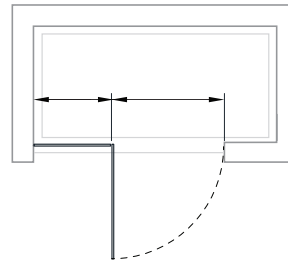

MALIBU SWING SHOWER

GLASS DOOR AND PANEL DIMENSIONS

36" MAX. DOORS [32" AND LARGER REQUIRE 3 HINGES]

PLAN - OPTION 1

PLAN - OPTION 2

PLAN - OPTION 3

PLAN - OPTION 4

NO HEIGHT RESTRICTIONS. HEIGHT MAY EXTEND TO BOTTOM OF CEILING OR WITH TOP OF DOOR
 Custom quote for structural analysis is required for Options 3 & 4

SIZE
28 7/8" x 75 1/2"

PART #
ACSD-PNL2678X7512

SIZE
26 7/8" x 75 1/2"

PART #
ACSD-PNL2478X7512

SIZE
24 7/8" x 75 1/2"

PART #
ACSD-PNL1678X7512

SIZE
16 7/8" x 75 1/2"

PART #
ACSD-PNL1478X7512