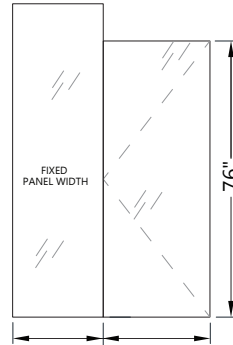

MALIBU SWING SHOWER

GLASS DOOR AND PANEL DIMENSIONS

36" MAX. DOORS [32" AND LARGER REQUIRE 3 HINGES]

PLAN - OPTION 1

PLAN - OPTION 2

PLAN - OPTION 3

PLAN - OPTION 4

NO HEIGHT RESTRICTIONS. HEIGHT MAY EXTEND TO BOTTOM OF CEILING OR WITH TOP OF DOOR
 Custom quote for structural analysis is required for Options 3 & 4

3/8" CLEAR FIXED PANELS

29" [737mm]

27" [686mm]

25" [635mm]

17" [457mm]

15" [406mm]

13" [355mm]

PART #
ACSD-PNL2878X7512

SIZE
28 7/8" x 75 1/2"

PART #
ACSD-PNL2678X7512

SIZE
26 7/8" x 75 1/2"

PART #
ACSD-PNL2478X7512

SIZE
24 7/8" x 75 1/2"

PART #
ACSD-PNL1678X7512

SIZE
16 7/8" x 75 1/2"

PART #
ACSD-PNL1478X7512