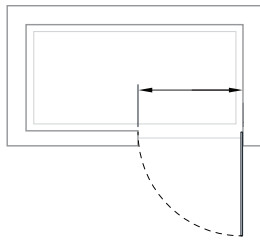

MALIBU SWING SHOWER

GLASS DOOR AND PANEL DIMENSIONS

36" MAX. DOORS [32" AND LARGER REQUIRE 3 HINGES]

PLAN - OPTION 1

PLAN - OPTION 2

PLAN - OPTION 3

PLAN - OPTION 4

NO HEIGHT RESTRICTIONS. HEIGHT MAY EXTEND TO BOTTOM OF CEILING OR WITH TOP OF DOOR
 Custom quote for structural analysis is required for Options 3 & 4

SIZE
28 7/8" x 75 1/2"

PART #
ACSD-PNL2678X7512

SIZE
26 7/8" x 75 1/2"

PART #
ACSD-PNL2478X7512

SIZE
24 7/8" x 75 1/2"

PART #
ACSD-PNL1678X7512

SIZE
16 7/8" x 75 1/2"

PART #
ACSD-PNL1478X7512