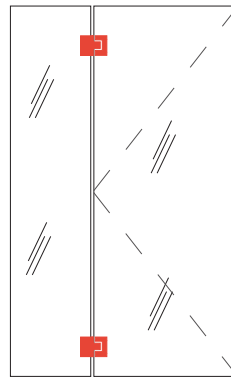

ELEVATION
OPTION 3