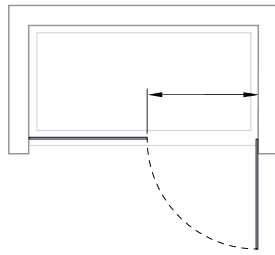

MALIBU SWING SHOWER

GLASS DOOR AND PANEL DIMENSIONS

36" MAX. DOORS [32" AND LARGER REQUIRE 3 HINGES]

PLAN - OPTION 1

PLAN - OPTION 2

PLAN - OPTION 3

PLAN - OPTION 4

NO HEIGHT RESTRICTIONS. HEIGHT MAY EXTEND TO BOTTOM OF CEILING OR WITH TOP OF DOOR
 Custom quote for structural analysis is required for Options 3 & 4

SIZE
28 7/8" x 75 1/2"

PART #
ACSD-PNL2678X7512

SIZE
26 7/8" x 75 1/2"

PART #
ACSD-PNL2478X7512

SIZE
24 7/8" x 75 1/2"

PART #
ACSD-PNL1678X7512

SIZE
16 7/8" x 75 1/2"

PART #
ACSD-PNL1478X7512