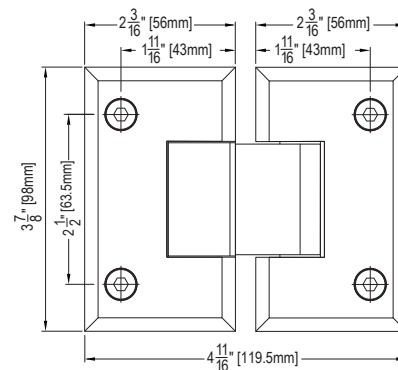

Wall-to-Glass Hinge

ACSD-HD90

Heavy Duty Wall-to-Glass Hinge

ACSD-H180

Glass-to-Glass Hinge

ACSD-HD180

Heavy Duty Glass-to-Glass Hinge

NOTE: Depending on application, all shower enclosures will come with Wall-to-Glass Hinge or Glass-to-Glass Hinge