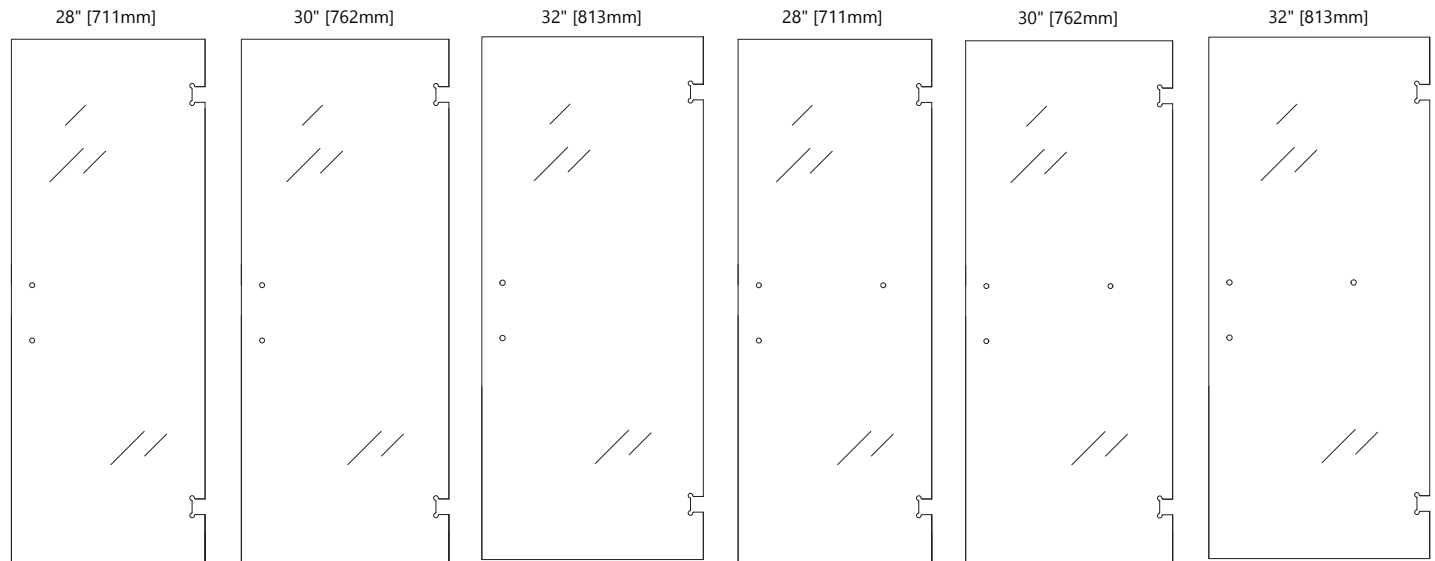

SIZE
28 7/8" x 75 1/2"

PART #
ACSD-PNL2678X7512

SIZE
26 7/8" x 75 1/2"

PART #
ACSD-PNL2478X7512

SIZE
24 7/8" x 75 1/2"

PART #
ACSD-PNL1678X7512

SIZE
16 7/8" x 75 1/2"

PART #
ACSD-PNL1478X7512

SIZE
14 7/8" x 75 1/2"

PART #
ACSD-PNL1278X7512

SIZE
12 7/8" x 75 1/2"

Architectural Concepts

(888) 248 2724 | (720) 259 5358 | info@archconceptsllc.com | 18505 Longs Way, Parker, CO 80134 | archconceptsllc.com

<https://www.archconceptsllc.com/products/shower-enclosures/swing-door/>

Page 2 of 6

Revised 07-17-23

MALIBU SWING SHOWER

76" OA ENCLOSURE HEIGHT SHOWER DOORS

28" [711mm]	30" [762mm]	32" [813mm]	28" [711mm]	30" [762mm]	32" [813mm]
PART # ACSD-28762HI2HO	PART # ACSD-30762HI2HO	PART # ACSD-32762HI2HO-HD	PART # ACSD-28762HI3HO	PART # ACSD-30762HI3HO	PART # ACSD-32762HI3HO-HD
SIZE 28" x 75 9/16"	SIZE 30" x 75 9/16"	SIZE 32" x 75 9/16"	SIZE 28" x 75 9/16"	SIZE 30" x 75 9/16"	SIZE 32" x 75 9/16"
HINGE ACSD-H90 (2 std hinges)	HINGE ACSD-H90 (2 std hinges)	HINGE ACSD-HD90 (2 HD hinges)	HINGE ACSD-H90 (2 std hinges)	HINGE ACSD-H90 (2 std hinges)	HINGE ACSD-HD90 (2 HD hinges)
PULL SERIES 8x8 MO/HU/RO	PULL SERIES 8x8 MO/HU/RO	PULL SERIES 8x8 MO/HU/RO	PULL SERIES 8X18 RO/HU	PULL SERIES 8X18 RO/HU	PULL SERIES 8X18 RO/HU