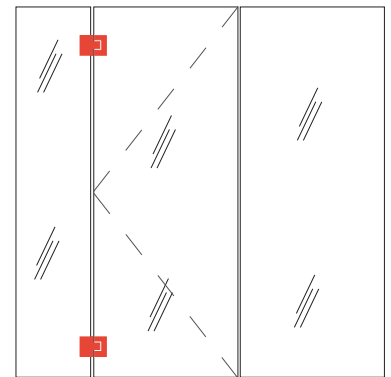

ELEVATION
OPTION 4

Required: Custom quote for structural analysis

**Architectural
Concepts**

**O (888) 248 2724
E info@archconceptsllc.com**

18505 Longs Way
Parker, CO 80134

archconceptsllc.com