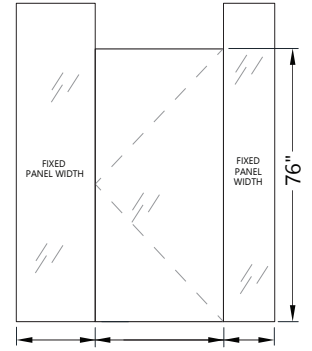

MALIBU SWING SHOWER

GLASS DOOR AND PANEL DIMENSIONS

36" MAX. DOORS [32" AND LARGER REQUIRE 3 HINGES]

PLAN - OPTION 1

PLAN - OPTION 2

PLAN - OPTION 3

PLAN - OPTION 4

NO HEIGHT RESTRICTIONS. HEIGHT MAY EXTEND TO BOTTOM OF CEILING OR WITH TOP OF DOOR
 Custom quote for structural analysis is required for Options 3 & 4

3/8" CLEAR FIXED PANELS

29" [737mm]

27" [686mm]

25" [635mm]

17" [457mm]

15" [406mm]

13" [355mm]

PART #
ACSD-PNL2878X7512

SIZE
28 7/8" x 75 1/2"

PART #
ACSD-PNL2678X7512

SIZE
26 7/8" x 75 1/2"

PART #
ACSD-PNL2478X7512

SIZE
24 7/8" x 75 1/2"

PART #
ACSD-PNL1678X7512

SIZE
16 7/8" x 75 1/2"

PART #
ACSD-PNL1478X7512