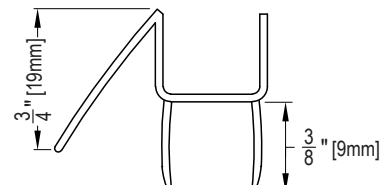

Page 5 of 6

Revised 07-17-23

MALIBU SWING SHOWER

HARDWARE

ACUC
1 1/2" Stainless Steel U-Channel

ACUC3438
3/4" Stainless Steel U-Channel

ACSDVS990
Vertical Seal

ACSDS990
Bottom Sweep