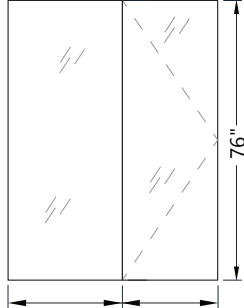

MALIBU SWING SHOWER

GLASS DOOR AND PANEL DIMENSIONS

36" MAX. DOORS [32" AND LARGER REQUIRE 3 HINGES]

PLAN - OPTION 1

PLAN - OPTION 2

PLAN - OPTION 3

PLAN - OPTION 4

NO HEIGHT RESTRICTIONS. HEIGHT MAY EXTEND TO BOTTOM OF CEILING OR WITH TOP OF DOOR
 Custom quote for structural analysis is required for Options 3 & 4

3/8" CLEAR FIXED PANELS

29" [737mm]

27" [686mm]

25" [635mm]

17" [457mm]

15" [406mm]

13" [355mm]

PART #
ACSD-PNL2878X7512

SIZE
28 7/8" x 75 1/2"

PART #
ACSD-PNL2678X7512

SIZE
26 7/8" x 75 1/2"

PART #
ACSD-PNL2478X7512

SIZE
24 7/8" x 75 1/2"

PART #
ACSD-PNL1678X7512

SIZE
16 7/8" x 75 1/2"

PART #
ACSD-PNL1478X7512

SIZE
14 7/8" x 75 1/2"

PART #
ACSD-PNL1278X7512

SIZE
12 7/8" x 75 1/2"

Architectural Concepts

(888) 248 2724 | (720) 259 5358 | info@archconceptsllc.com | 18505 Longs Way, Parker, CO 80134 | archconceptsllc.com