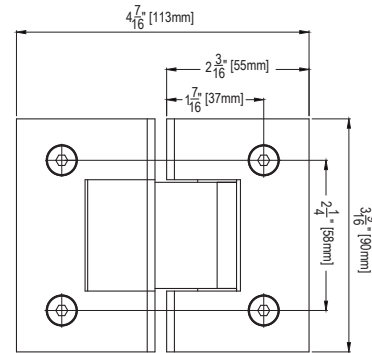

Wall-to-Glass Hinge

ACSD-HD90

Heavy Duty Wall-to-Glass Hinge

ACSD-H180

Glass-to-Glass Hinge

ACSD-HD180

Heavy Duty Glass-to-Glass Hinge

NOTE: Depending on application, all shower enclosures will come with Wall-to-Glass Hinge or Glass-to-Glass Hinge