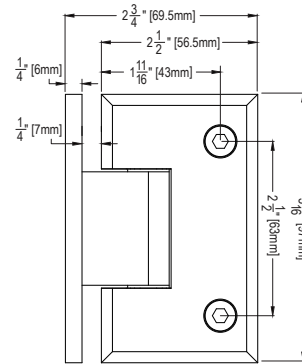

ACSD-HD90

Heavy Duty Wall-to-Glass Hinge