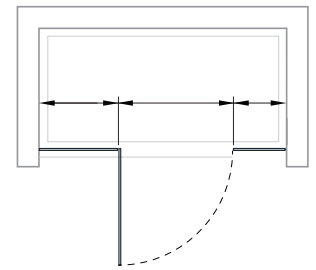

MALIBU SWING SHOWER

GLASS DOOR AND PANEL DIMENSIONS

36" MAX. DOORS [32" AND LARGER REQUIRE 3 HINGES]

PLAN - OPTION 1

PLAN - OPTION 2

PLAN - OPTION 3

PLAN - OPTION 4

NO HEIGHT RESTRICTIONS. HEIGHT MAY EXTEND TO BOTTOM OF CEILING OR WITH TOP OF DOOR
 Custom quote for structural analysis is required for Options 3 & 4

SIZE
28 7/8" x 75 1/2"

PART #
ACSD-PNL2678X7512

SIZE
26 7/8" x 75 1/2"

PART #
ACSD-PNL2478X7512

SIZE
24 7/8" x 75 1/2"

PART #
ACSD-PNL1678X7512

SIZE
16 7/8" x 75 1/2"

PART #
ACSD-PNL1478X7512