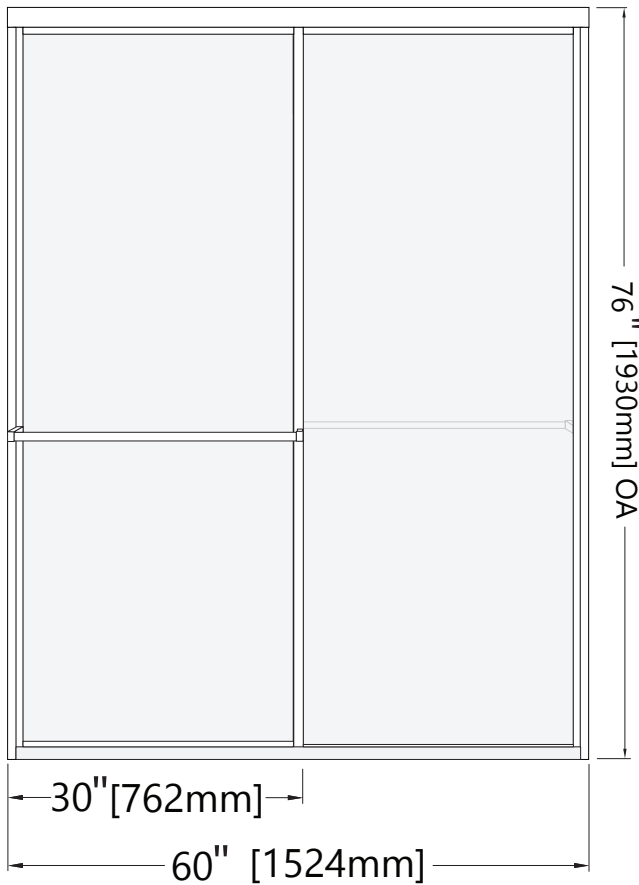

CALISTOGA

1/4" (6mm) BY-PASS GLASS SHOWER ENCLOSURE

ELEVATION

FITS 54" - 60" OPENING

Available Finishes:

Satin Brass  Matte Black  Polished  Brushed 

Architectural
Concepts

O (888) 248 2724
E info@archconceptsllc.com

18505 Longs Way
Parker, CO 80134

archconceptsllc.com

HARDWARE

INCLUDED INSTALLATION HARDWARE

CALISTOGA

1/4" (6mm) BY-PASS GLASS SHOWER ENCLOSURE

DIMENSIONS

Architectural Concepts