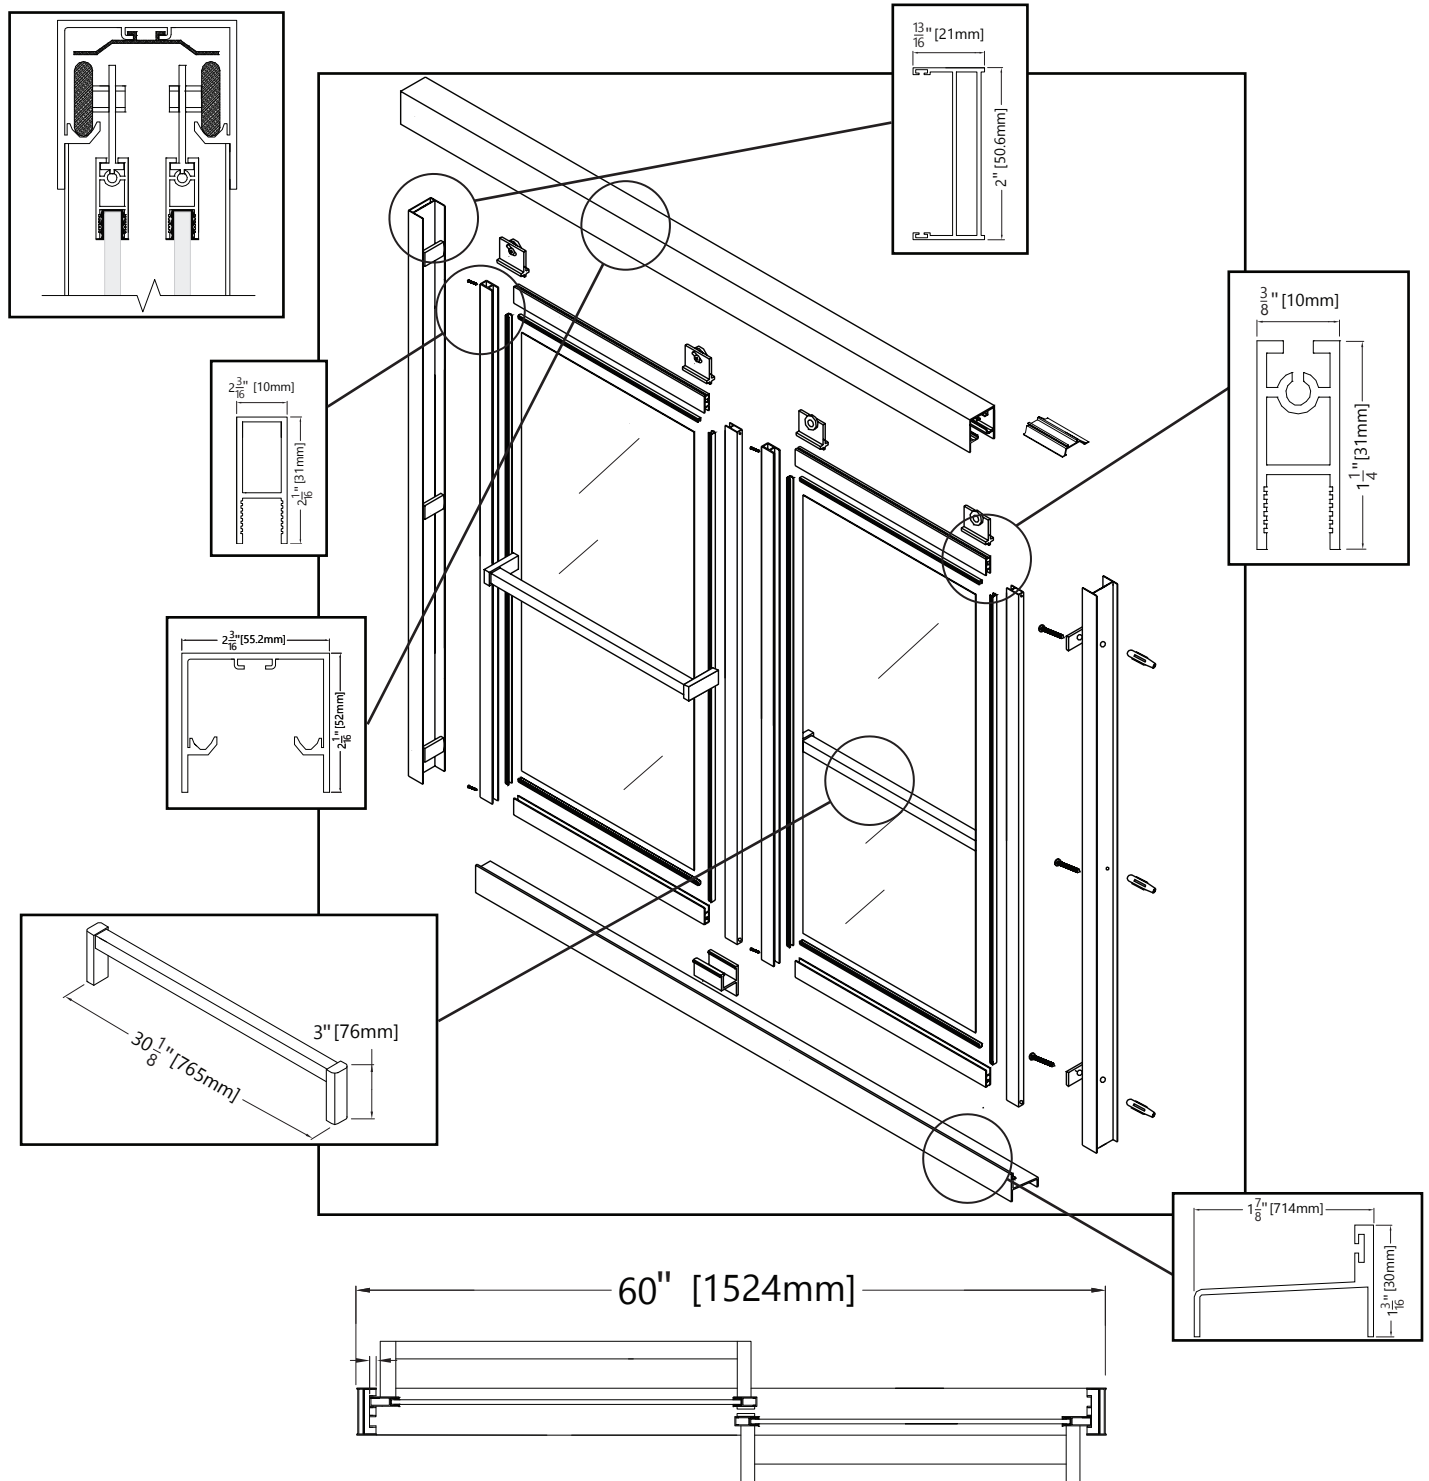

CALISTOGA

1/4" (6mm) BY-PASS GLASS SHOWER ENCLOSURE

ELEVATION

FITS 54" - 60" OPENING

Available Finishes:

Satin Brass  Matte Black  Polished  Brushed 

Architectural
Concepts

O (888) 248 2724
E info@archconceptsllc.com

18505 Longs Way
Parker, CO 80134

archconceptsllc.com

HARDWARE

INCLUDED INSTALLATION HARDWARE

CALISTOGA

1/4" (6mm) BY-PASS GLASS SHOWER ENCLOSURE

DIMENSIONS

Architectural Concepts