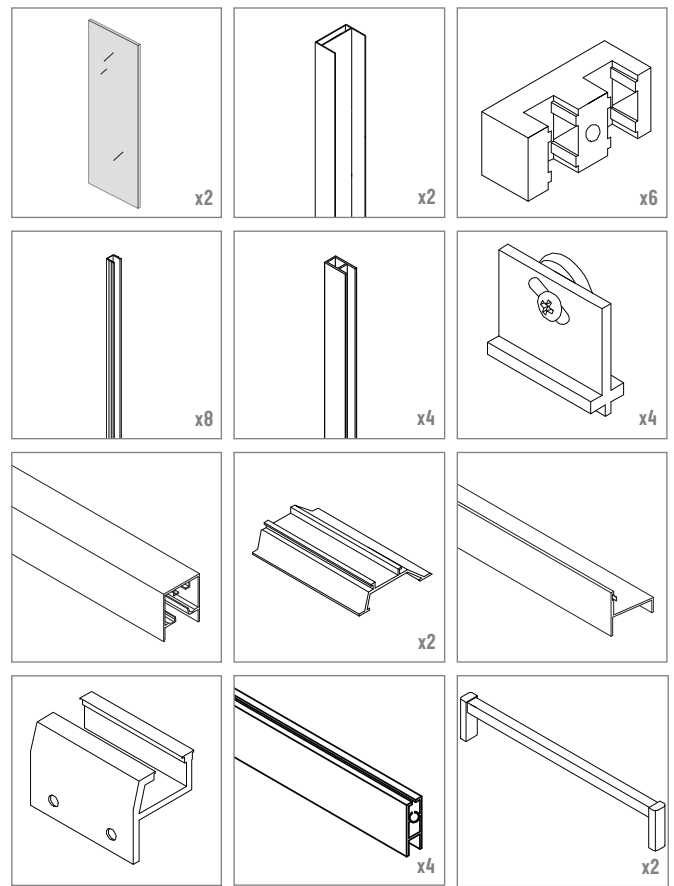

CALISTOGA

1/4" (6mm) BY-PASS GLASS SHOWER ENCLOSURE

ELEVATION

FITS 54" - 60" OPENING

Available Finishes:

Satin Brass  Matte Black  Polished  Brushed 

Architectural
Concepts

O (888) 248 2724
E info@archconceptsllc.com

18505 Longs Way
Parker, CO 80134

archconceptsllc.com

HARDWARE

INCLUDED INSTALLATION HARDWARE

CALISTOGA

1/4" (6mm) BY-PASS GLASS SHOWER ENCLOSURE

DIMENSIONS

Architectural Concepts